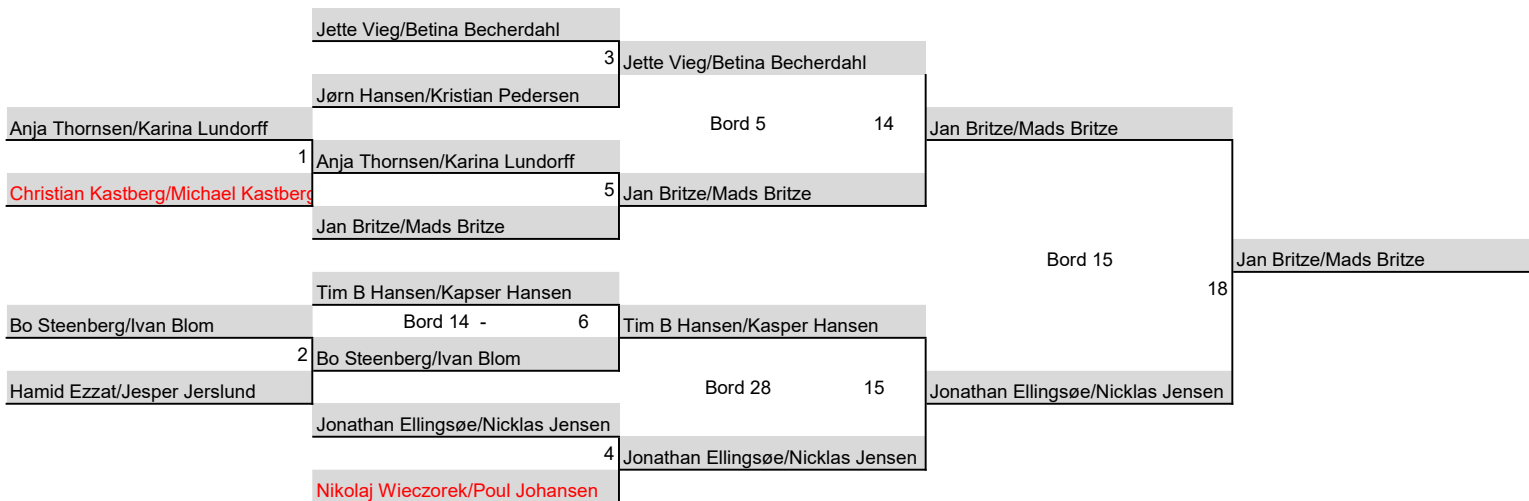

VINDERS TURNERING

10 HOLD